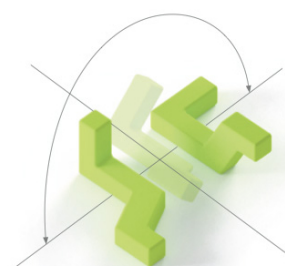

BOA # 139

A funky reinterpretation of the traditional bench dining set. A functionally sculptural piece of furniture for all ages to sit, lie or stand on – indoors and out.

Boa can be used in two fundamentally different basic positions (turned 90 degrees), typically set up in groups to create spaces within spaces.

Design: BSAA Arkitekter

TECHNICAL DATA

Material

Rotation moulded polyethylene, 6-7 mm thick, dyed. Moulded in one piece. UV-resistant, stands up to weather, wear and tear. The material is suitable for granulation and recycling.